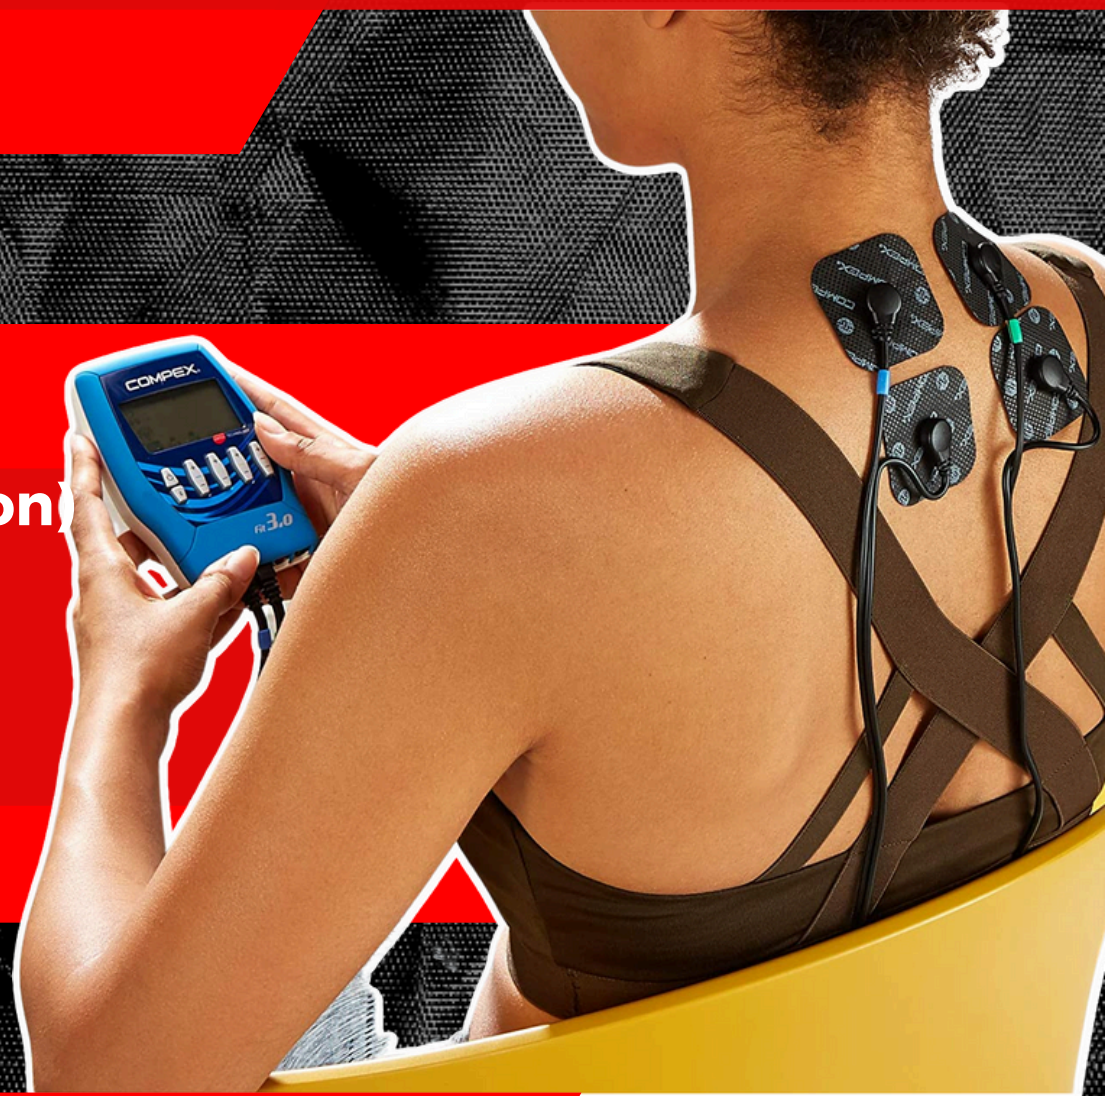

MASSAGE TOOLS TO RENT AFTER YOUR SESSION

Thera Gun

- 10 min = 5€

COMPEX (electro-stimulation)

- 30 min = 25€
- 60 min = 35€
- 10x1H = 250€

We can MARK YOUR TRIGGER POINTS

For you to have a better use of compex all the trigger points for 1 painful spot = 5 €